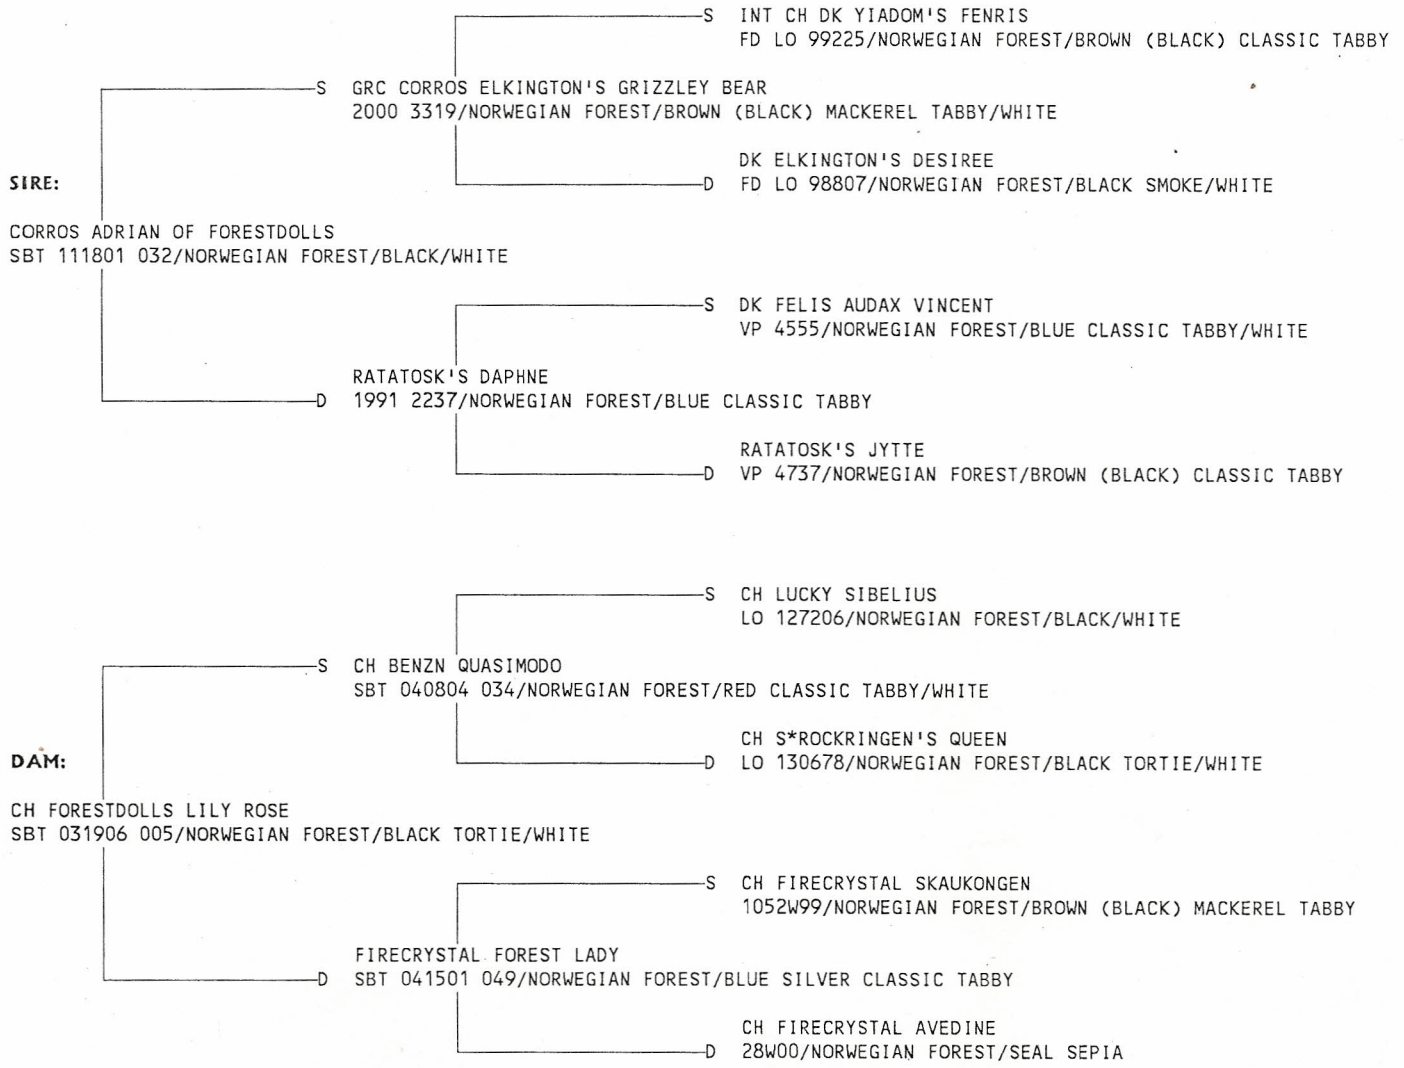

THE INTERNATIONAL CAT ASSOCIATION CERTIFIED PEDIGREE

Name of Cat: FORESTDOLLS SLY ELY
 Date of Birth: 07/10/2013 Breed: NORWEGIAN FOREST (NF)
 TICA Number: SBT 071013 097 Color: RED CLASSIC TABBY/WHITE
 Eye Color: GOLD Sex: MALE

Date: 07/21/2014

PARENTS

GRANDPARENTS

GREAT GRANDPARENTS

Breeder: JOYCE ELLENBECKER

Owner: JOYCE ELLENBECKER

Leslie Bowers

Business Manager